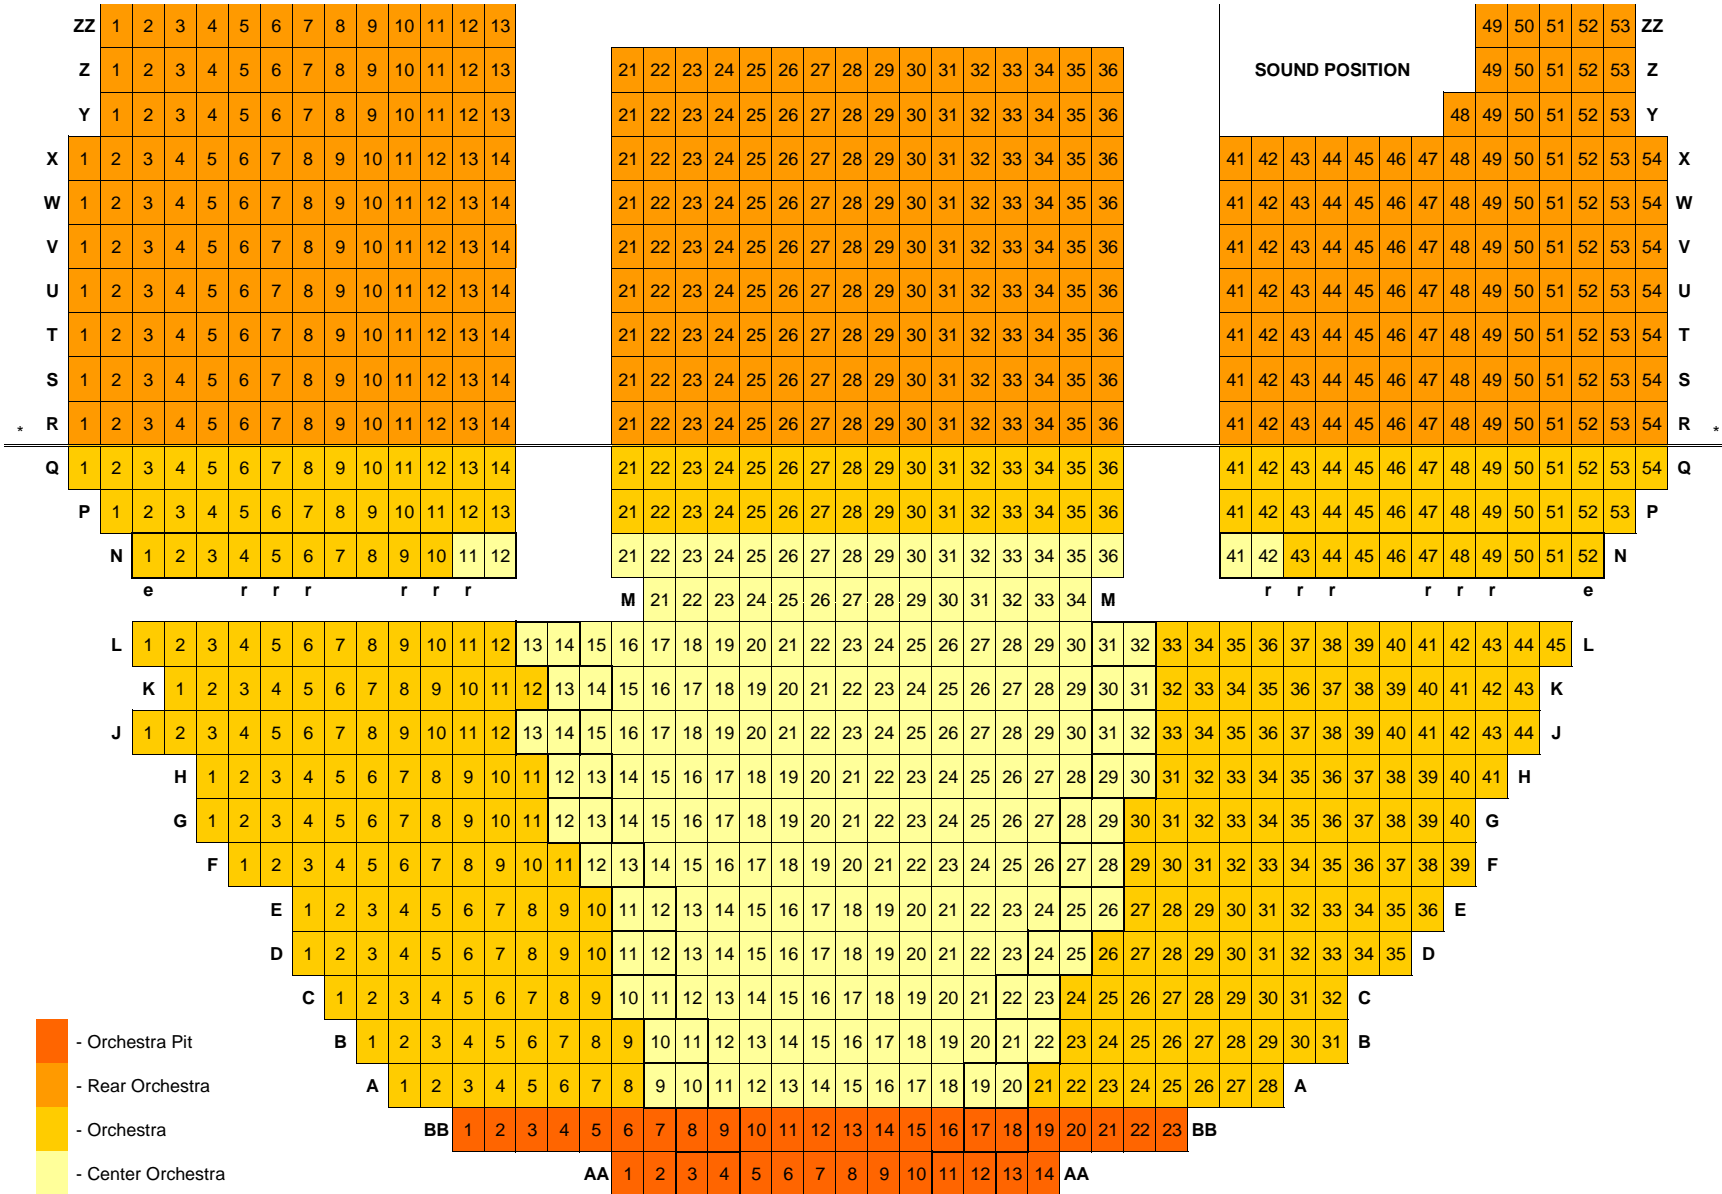

# AHMANSON THEATRE

## ORCHESTRA

- Orchestra Pit
- Rear Orchestra
- Orchestra
- Center Orchestra
- Center Orchestra insert seats (don't exist when aisles in place)
- Row N Wheel Chair location
- \* - Mezzanine hangs over Row R

## STAGE